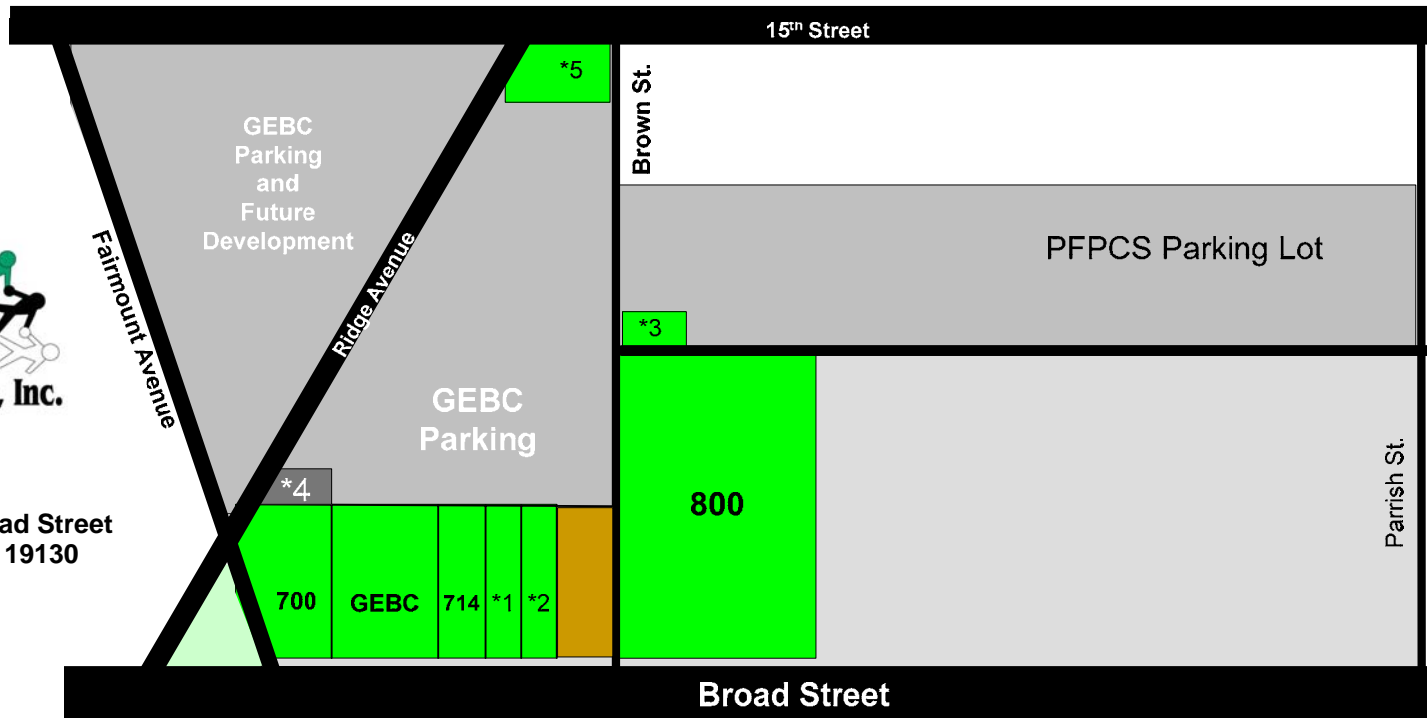

People For People Campus

700 - 800 North Broad Street
Philadelphia, PA 19130

Main Entrance on
Brown Street
(for 800 Building)

A Model of Holistic Community Development Services

People For People Community Development Credit Union

700 North Broad Street
Member NCUA
215-235-3764

*4 Bank Parking

People For People Charter School

800 North Broad Street
Main Office 3rd Floor
215-763-7060

*3 Annex Building
*5 Student Store

People For People Inc Executive Offices

800 North Broad Street
7th Floor
215-235-2340

Social Services, Training and
Community Development

People For People Inc The VIEW

800 North broad Street
8th Floor
215-235-4525

Banquet & Conference
Facilities

People For People Early Childhood Care Center

800 North Broad Street
Ground Floor
215-267-0542

“To break the vicious cycle of poverty in the lives of people by practicing the principles of Jesus, providing them with the positive values of marriage, family life and home-ownership through quality education, counseling and the development of entrepreneurial skills.”